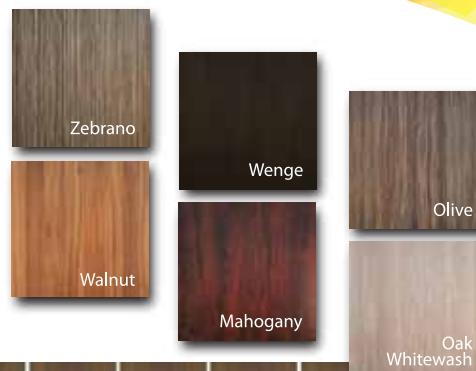

Smart Solutions

YOUR SPACE, YOUR STYLE, YOUR DEFLECTO!

per·son·al·ize

TO DESIGN OR PRODUCE (SOMETHING) TO MEET SOMEONE'S INDIVIDUAL REQUIREMENTS

Tips to Personalizing Your Space

■ **COLOR SCHEME**

Use office & desk accessories to accent with color.

■ **ACCESSORIZE**

Add framed photos, a vase or small sculpture to your desk and/or hang wall art.

■ **LIGHTING**

A small table lamp with a natural-light bulb will add warmth to harsh fluorescent lighting.

■ **ADD SOME LIFE**

Plants can liven up your office environment and your mood.

■ **DON'T FORGET THE CHAIRMAT®**

Add personal style with a printed mat in colors and designs that harmonize with your color scheme.

■ **ORGANIZE**

Keep your workspace tidy with coordinating hanging wall files, storage cubes and desk accessories.

■ **DON'T OVERDO IT**

Too many accessories can create clutter. Remember to keep it simple.

Resources:

- www.rd.com/money/creative-ways-to-personalize-your-workspace/
- www.houzz.com/ideabooks/130376/list/do-you-personalize-your-workspace-

Transform Your Space From Drab to Dramatic...

Decorative Wall Panels are a stylish way to add the rich look of wood to ordinary walls. Use panels as an accent or in a large grouping for a stunning focal point. Do-it-yourself panels are easy to install on any wall surface.